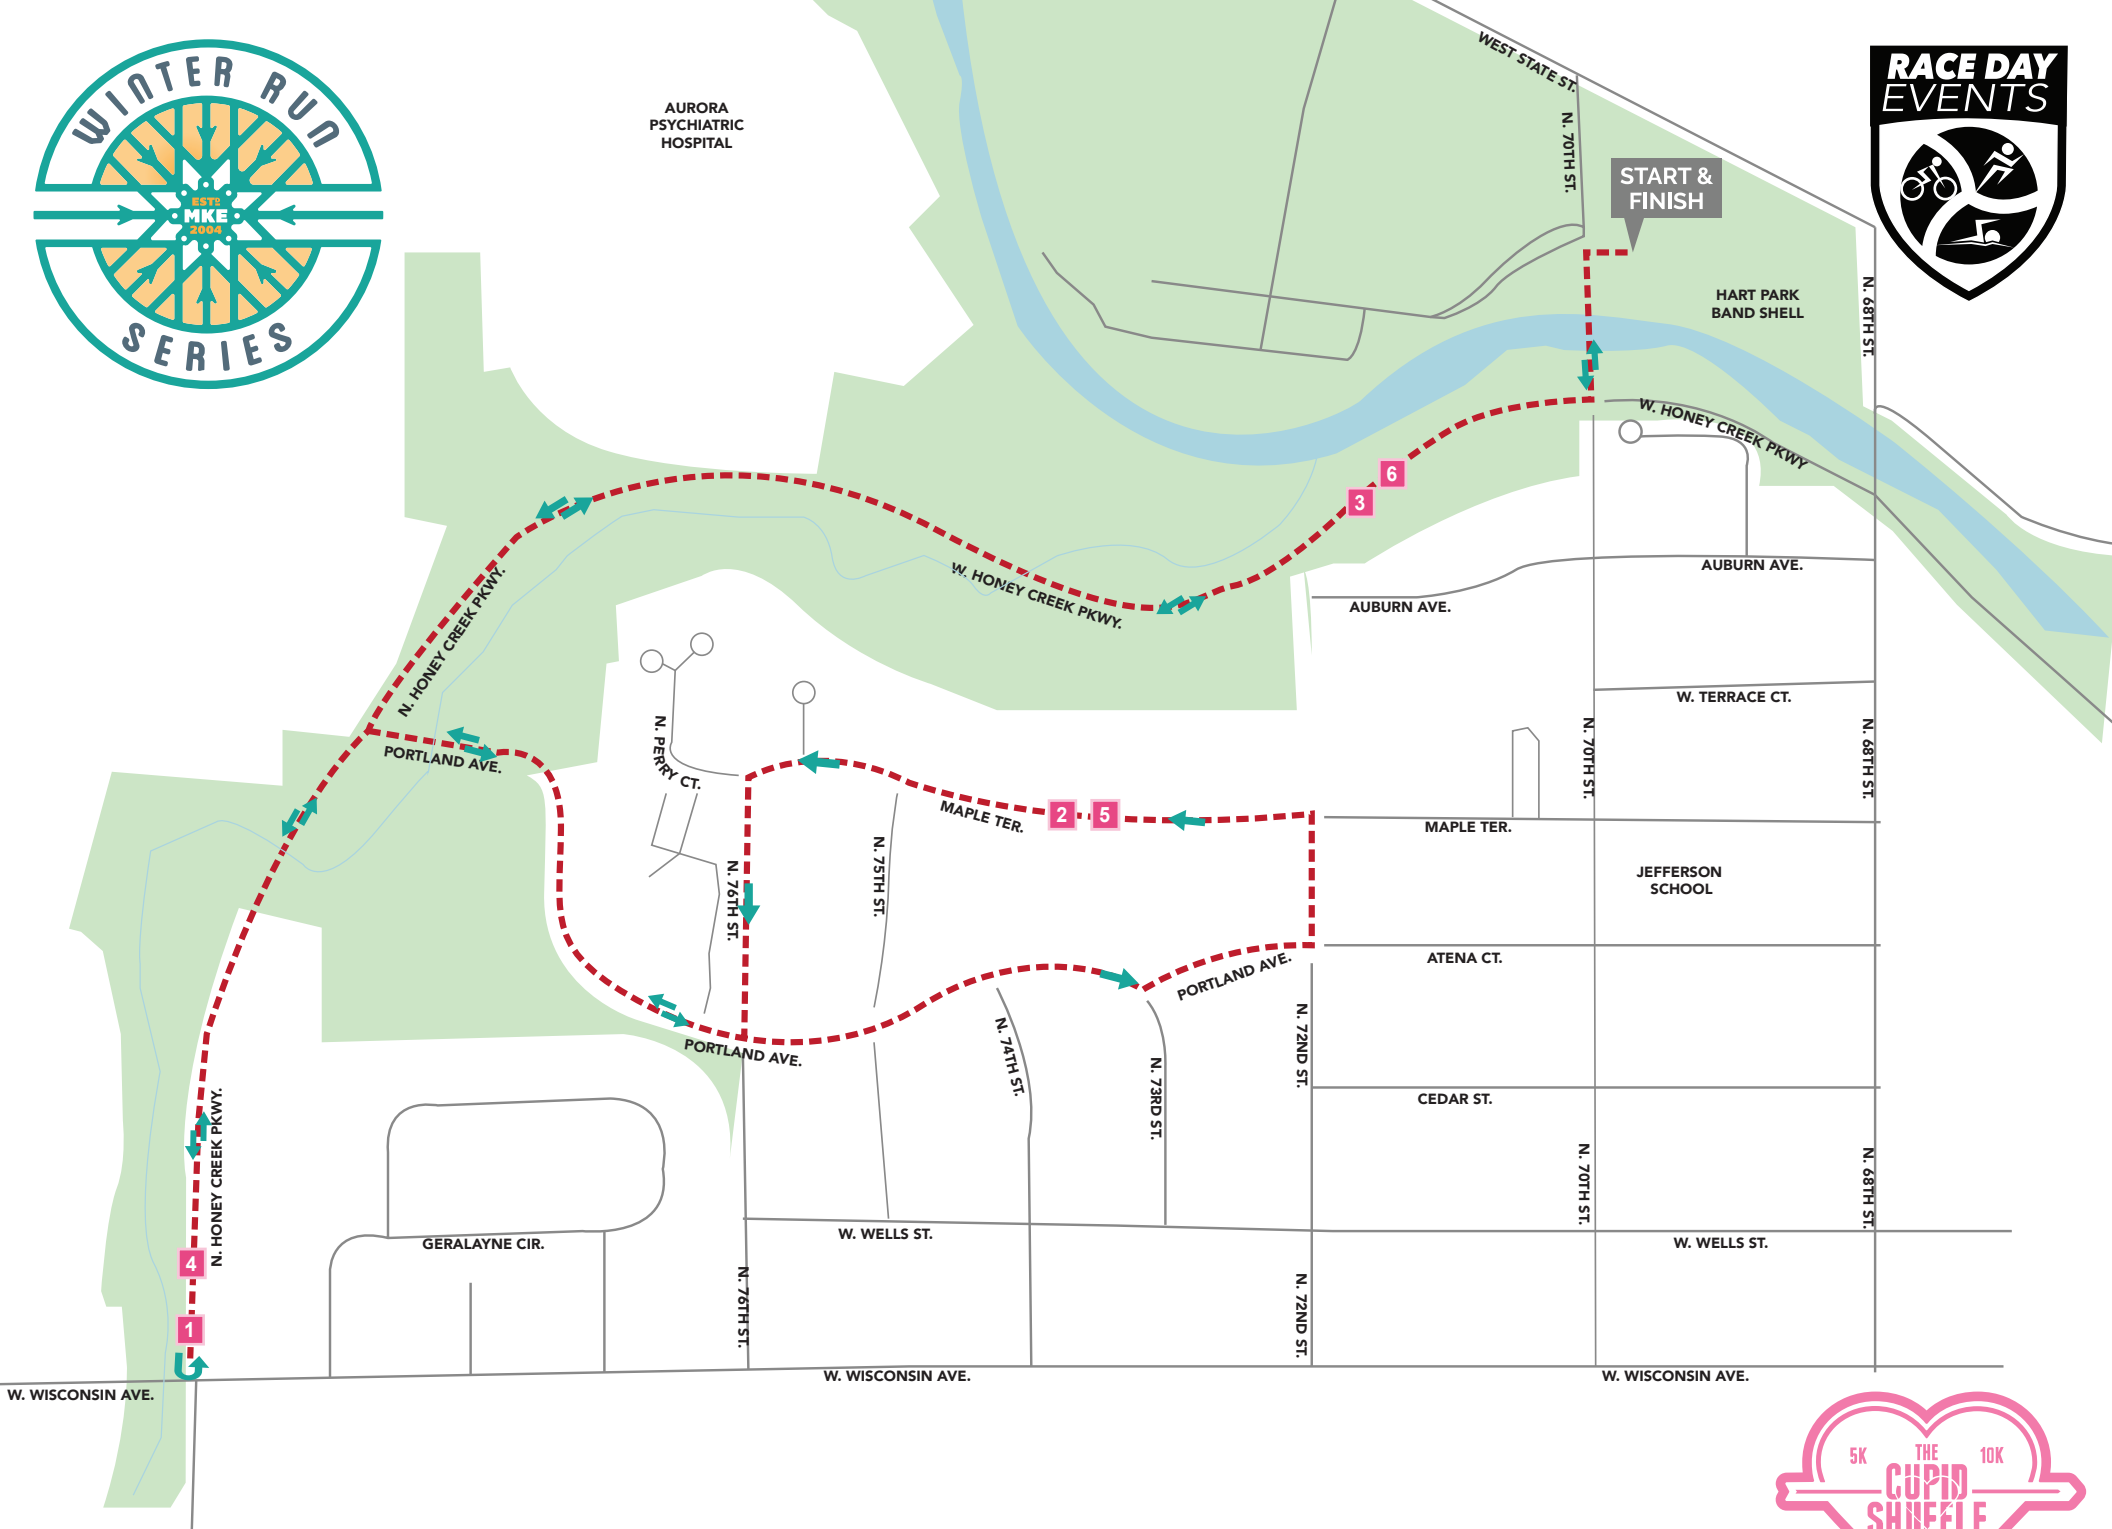

AURORA  
PSYCHIATRIC  
HOSPITAL

START & FINISH

\*Course is PRELIMINARY pending permits and approvals. Aid station locations subject to change\*